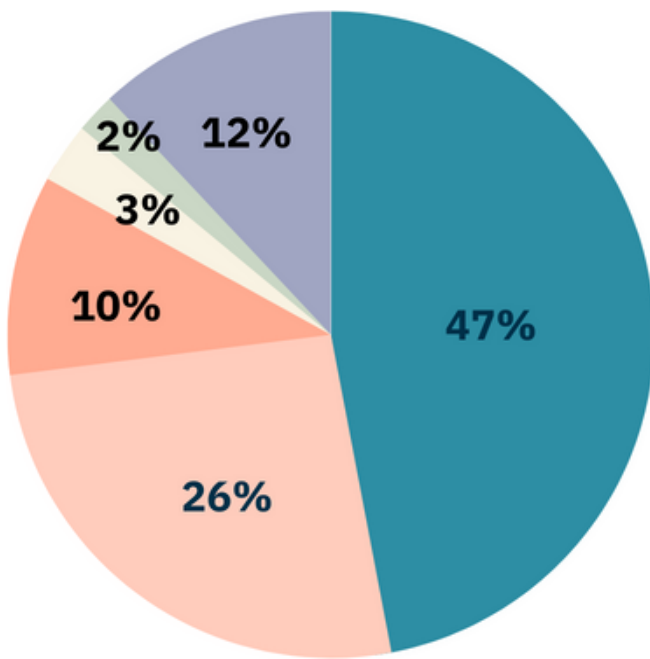

Your generosity

*Does not include capital contributions

- **Earned Income**
  Class Tuition & Supply Fees, Exhibition Artwork Sales, Gift Shop & Hui Holidays Sales
- **Donations & Fundraising**
  Unrestricted Donations, Annual Fund, Art Affair Raise the Paddle
- **Property Rentals**
  Wedding & Event Rentals, Leases
- **Grants**
  Private Foundation Grants and State and County Contracts
- **Membership**
  Hui No'eau Memberships, ranging from $45-$5,000
- **In-Kind & Other Income**

Mahalo to our 2022-23 Corporate Members!